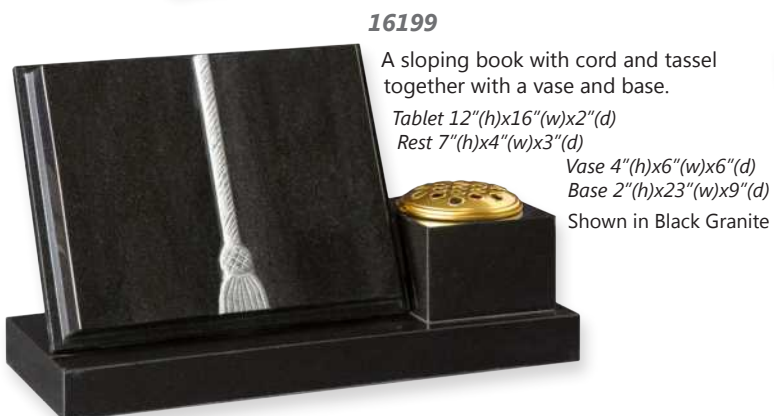

16205
Shadow punched portrait on a vase.
6"(h)x12"(w)x6"(d)
Shown in Black Granite