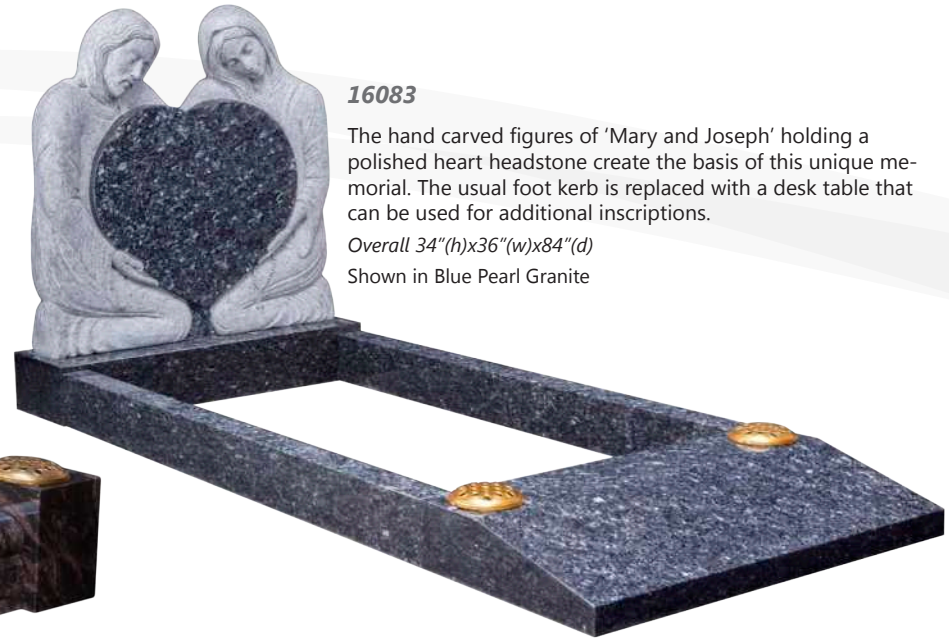

16083

The hand carved figures of 'Mary and Joseph' holding a polished heart headstone create the basis of this unique memorial. The usual foot kerb is replaced with a desk table that can be used for additional inscriptions.
Overall 34"(h)x36"(w)x84"(d)
Shown in Blue Pearl Granite