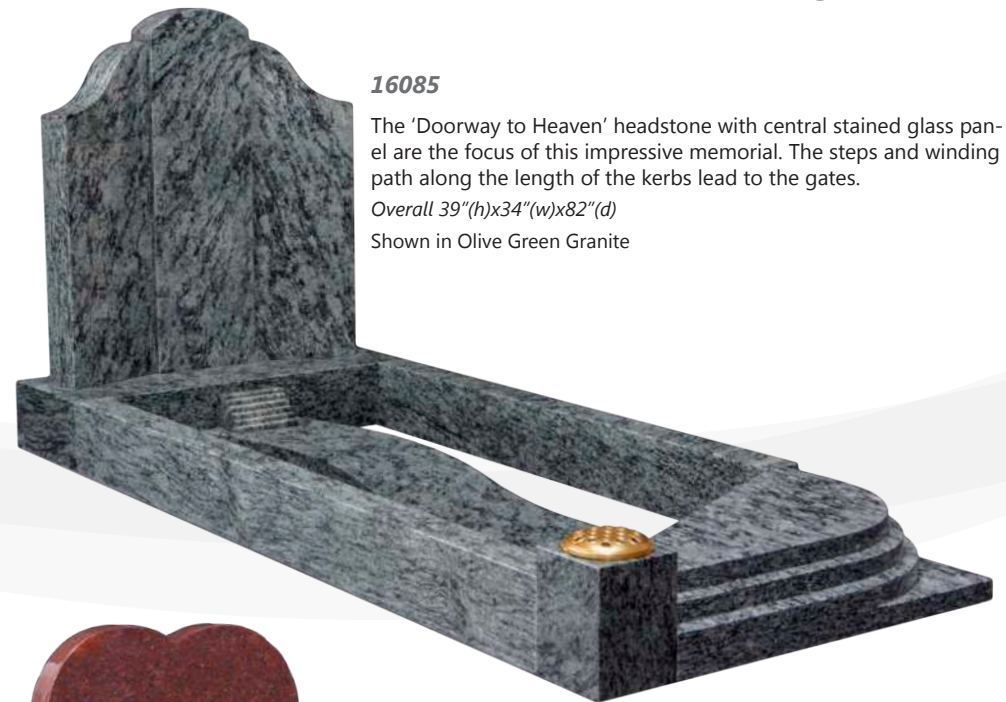

Overall 36"(h)x34"(w)x82"(d)

Shown in Grey Bird Granite

**16085**

The 'Doorway to Heaven' headstone with central stained glass panel are the focus of this impressive memorial. The steps and winding path along the length of the kerbs lead to the gates.