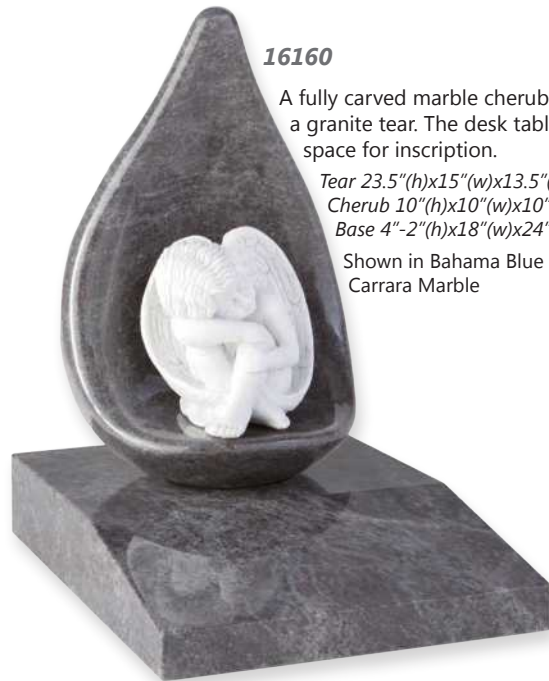

Children's Memorials

16160

A fully carved marble cherub sat within a granite tear. The desk tablet provides space for inscription.

*Tear 23.5"(h)x15"(w)x13.5"(d)
Cherub 10"(h)x10"(w)x10"(d)
Base 4"-2"(h)x18"(w)x24"(d)*

Shown in Bahama Blue Granite, Carrara Marble