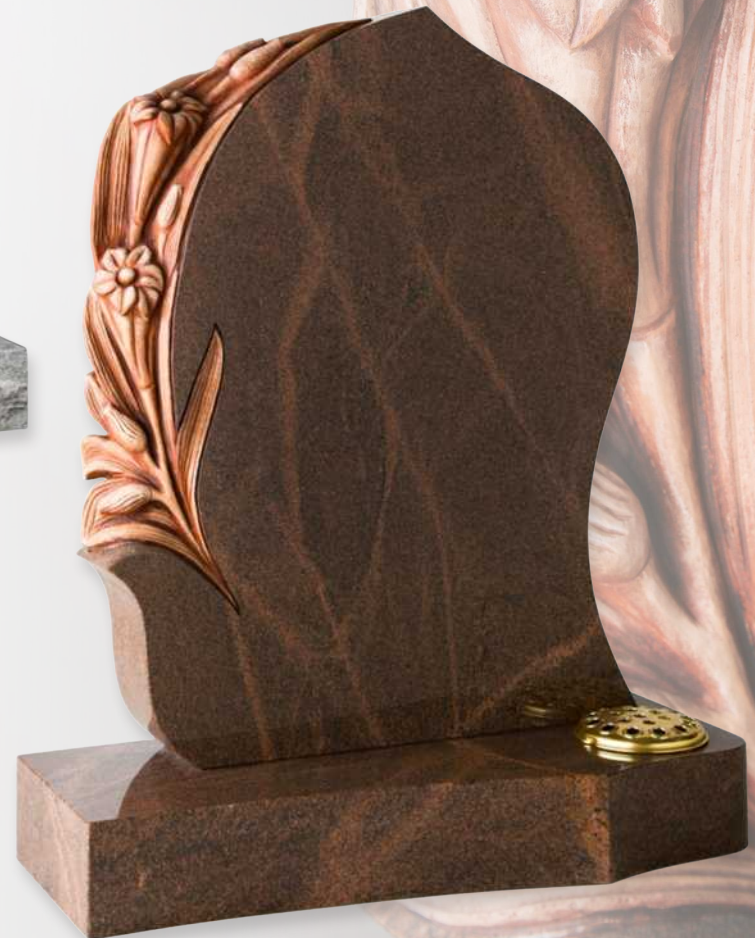

16073

A truly unique headstone with a dramatic combination of shape, carving and colour.

Headstone 30"(h)x24"(w)x4"(d)

Base 4"(h)x28"(w)x12"(d)

Shown in English Teak Granite