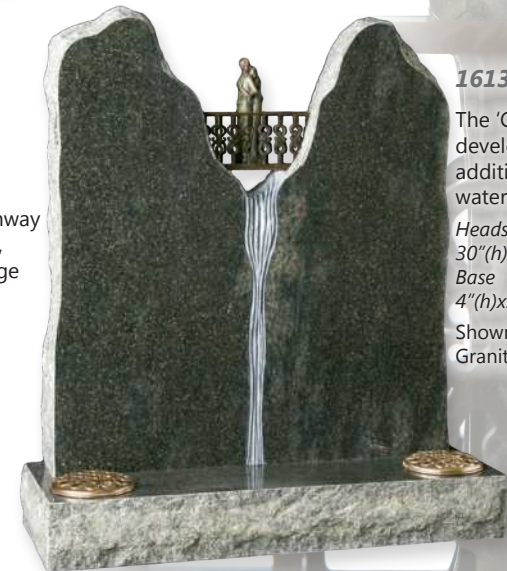

16136

A pierced Venetian archway and tapered splay base, frames the bronze bridge and figures.

*Headstone 30"(h)x24"(w)x4"(d)
Base 4"(h)x30"(w)x12"(d)
Bronze 2"(h)x2.5"(w)x3"(d)*

Shown in Black Granite

16137

The 'Crossing' design is developed here by the addition of a carved waterfall.

*Headstone 30"(h)x28"(w)x4"(d)
Base 4"(h)x30"(w)x12"(d)*

Shown in Tropical Green Granite