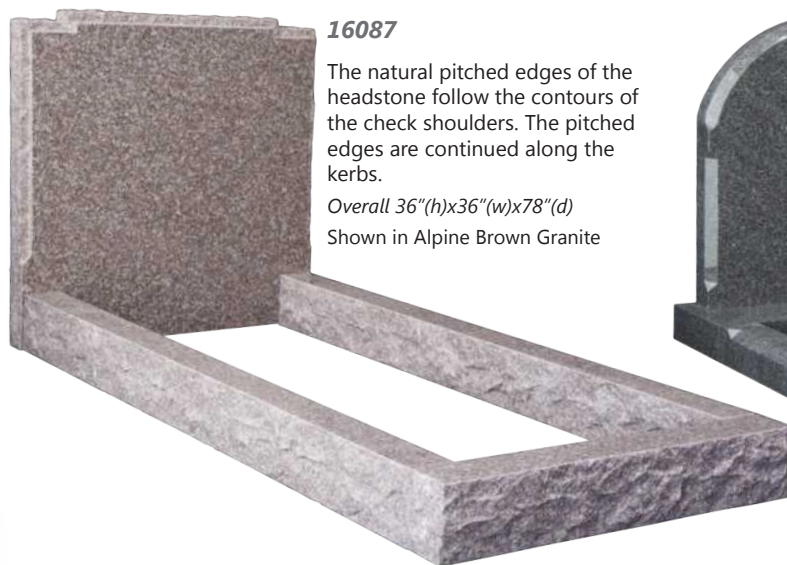

16087

The natural pitched edges of the headstone follow the contours of the check shoulders. The pitched edges are continued along the kerbs.
Overall 36"(h)x36"(w)x78"(d)
Shown in Alpine Brown Granite