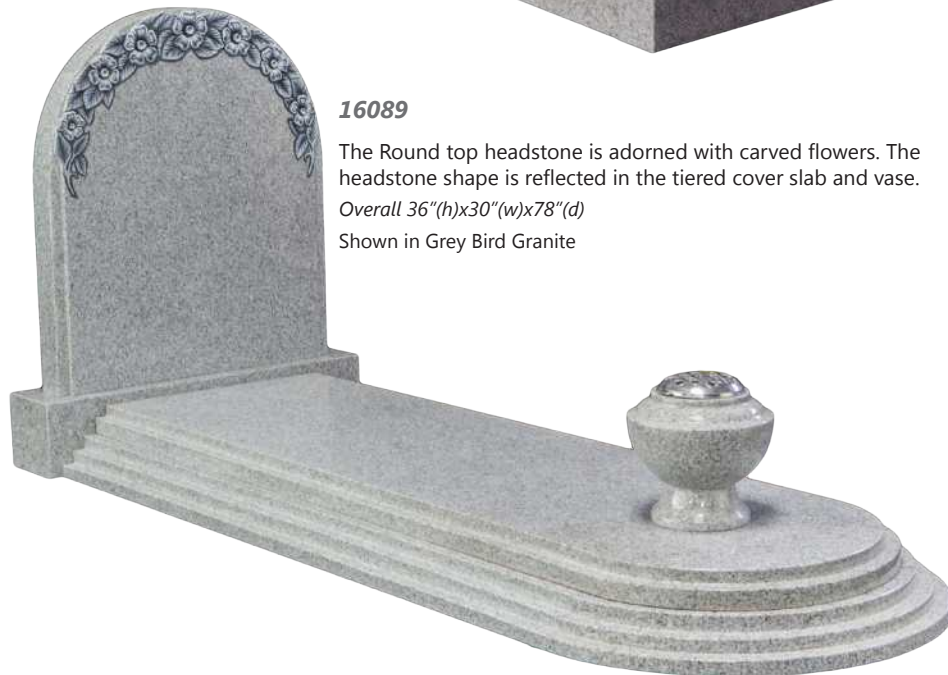

16089

The Round top headstone is adorned with carved flowers. The headstone shape is reflected in the tiered cover slab and vase.

Overall 36"(h)x30"(w)x78"(d)

Shown in Grey Bird Granite