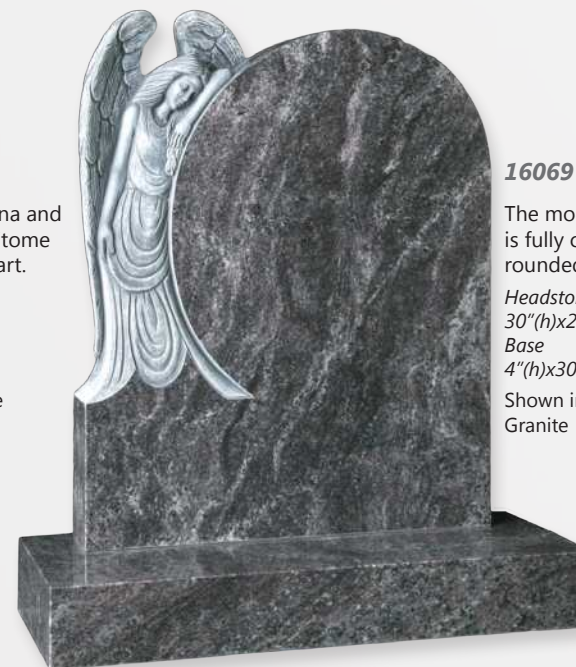

**16068**

The beautiful Madonna and Child figure is the epitome of the stonemason's art.

*Headstone*

*38"(h)x28"(w)x6"(d)*

*Base*

*6"(h)x30"(w)x12"(d)*

Shown in Black Granite

**16069**