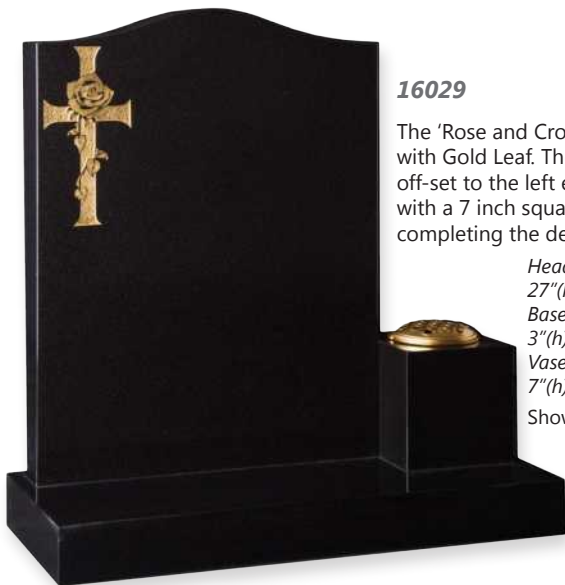

16029

The 'Rose and Cross' design is inlaid with Gold Leaf. The headstone is off-set to the left edge of the base with a 7 inch square vase block completing the design.

Headstone
27"(h)x21"(w)x3"(d)
Base
3"(h)x30"(w)x12"(d)
Vase
7"(h)x7"(w)x7"(d)

Shown in Black Granite