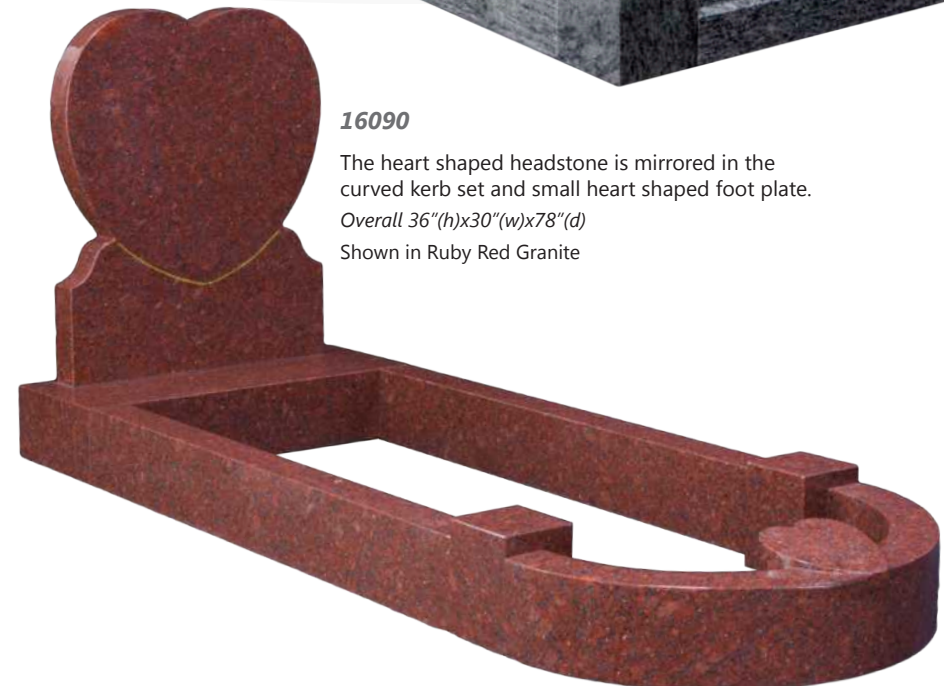

16090

The heart shaped headstone is mirrored in the curved kerb set and small heart shaped foot plate.

Overall 36"(h)x30"(w)x78"(d)

Shown in Ruby Red Granite