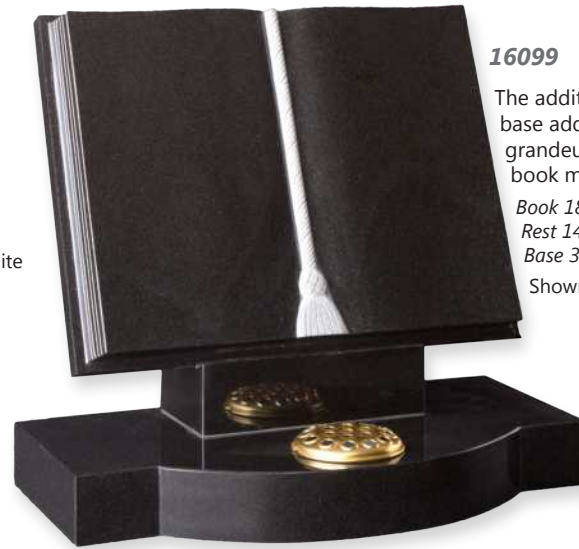

## Book Style Memorials

**16098**

A classic Cord and Tassel Book on a simple rectangular base.

*Book 18"(h)x24"(w)x3"(d)  
Rest 14"(h)x12"(w)x6"(d)  
Base 3"(h)x27"(w)x15"(d)*

Shown in Blue Pearl Granite

**16099**