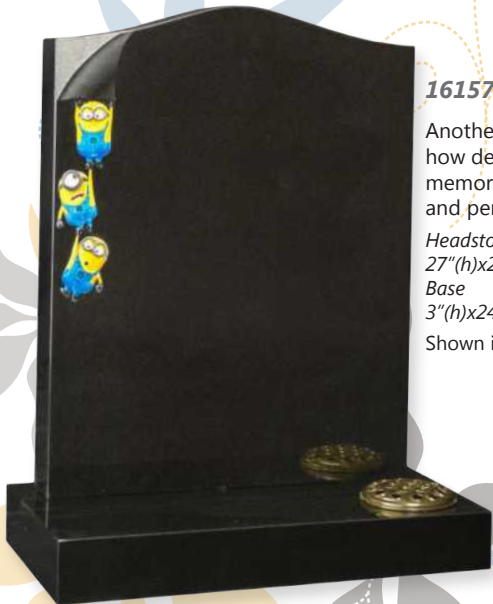

16157

Another example of how design can create a memorial that's unique and personal.

Headstone 27"(h)x21"(w)x3"(d)
Base 3"(h)x24"(w)x12"(d)

Shown in Black Granite