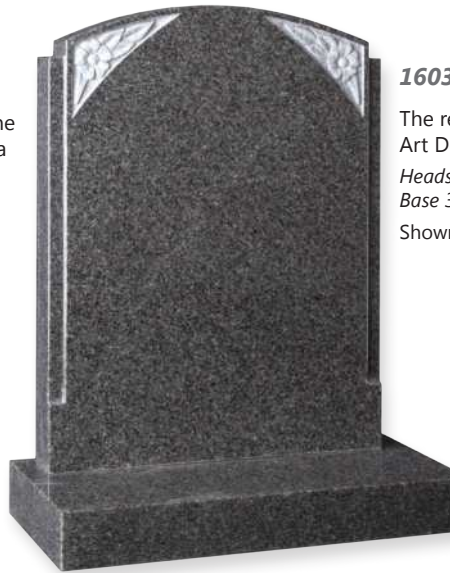

16037

The scotia corners of this headstone are mirrored in the base to create a simple but effective design.

Headstone 30"(h)x28"(w)x4"(d)
Base 4"(h)x30"(w)x12"(d)

Shown in Steel Grey Granite

16038

The rebated sides on this headstone are reminiscent of the Art Deco style. The carved flowers add aesthetic appeal.

Headstone 27"(h)x21"(w)x3"(d)
Base 3"(h)x24"(w)x12"(d)

Shown in Dark Grey Granite

16039

The base of this memorial is shaped to match the headstone.

Headstone 27"(h)x21"(w)x3"(d)
Base 3"(h)x24"(w)x12"(d)

Shown in Black Granite

16043

The headstone is framed by a gold pin line which makes a feature of the flower vase.

Headstone 30"(h)x24"(w)x4"(d)
Base 4"(h)x30"(w)x12"(d)

Shown in Coral Green Granite

16044

One our of many flower designs available is this beautifully hand painted lily.

Headstone 30"(h)x24"(w)x4"(d)
Base 4"(h)x30"(w)x12"(d)

Shown in Black Granite

16045

A matching shape to this Headstone and base.

Headstone 27"(h)x21"(w)x3"(d)
Base 3"(h)x24"(w)x12"(d)

Shown in Terracotta Red Granite

16046

Also shown in Jade Green Granite