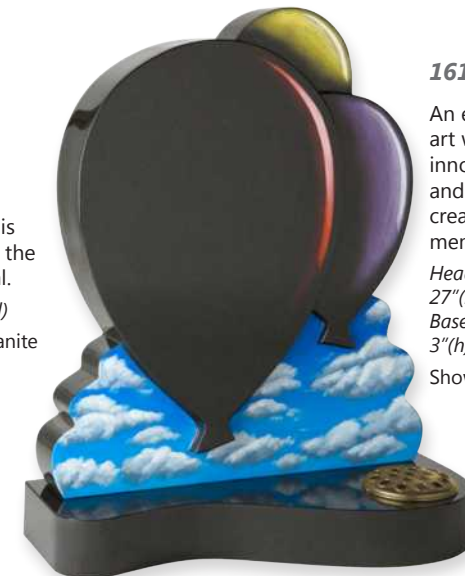

16167

An example of masonry art which brings together innovative design, carving and artistic excellence to create a fitting children's memorial.

Headstone 27"(h)x23"(w)x4"(d)

Base 3"(h)x24"(w)x12"(d)

Shown in Black Granite