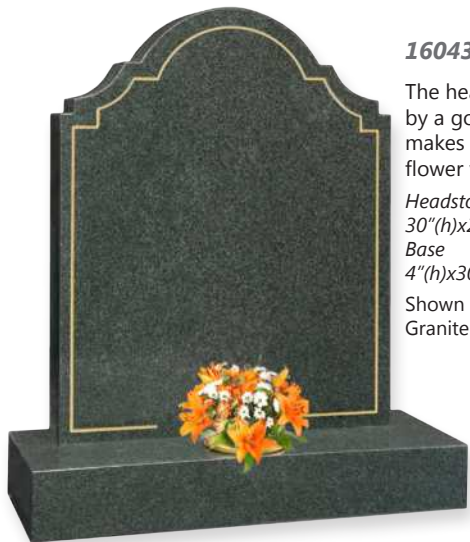

16038

The rebated sides on this headstone are reminiscent of the Art Deco style. The carved flowers add aesthetic appeal.

Headstone 27"(h)x21"(w)x3"(d)
Base 3"(h)x24"(w)x12"(d)

Shown in Dark Grey Granite

16039

The base of this memorial is shaped to match the headstone.

Headstone 27"(h)x21"(w)x3"(d)
Base 3"(h)x24"(w)x12"(d)

Shown in Black Granite