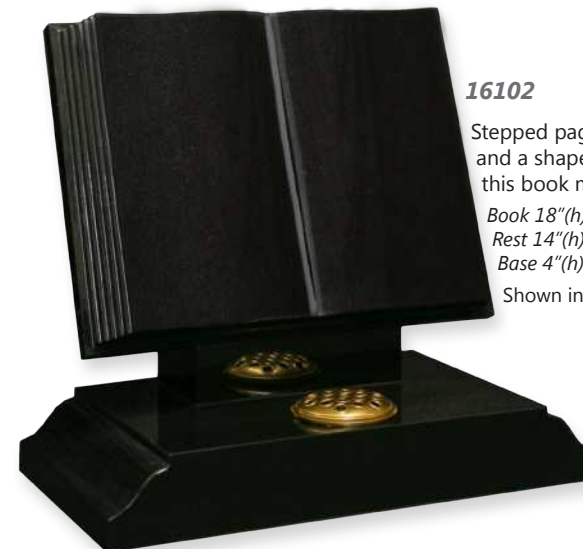

16102

Stepped pages, 'v' centre and a shaped base set this book memorial apart.

*Book 18"(h)x24"(w)x4"(d)
Rest 14"(h)x12"(w)x6"(d)
Base 4"(h)x27"(w)x15"(d)*

Shown in Black Granite