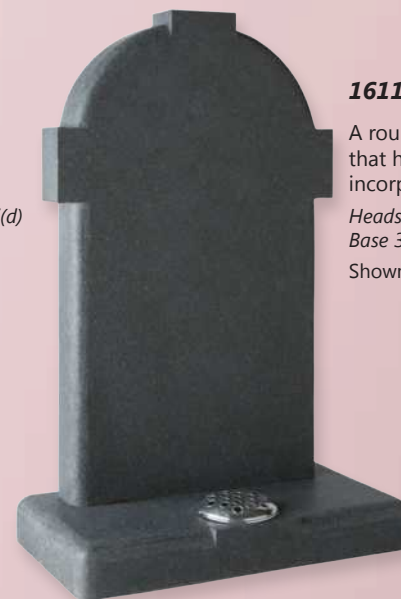

16118

A round top headstone that has been carved to incorporate a cross effect.

Headstone 33"(h)x21"(w)x3"(d)

Base 3"(h)x24"(w)x12"(d)

Shown in Dark Grey Granite